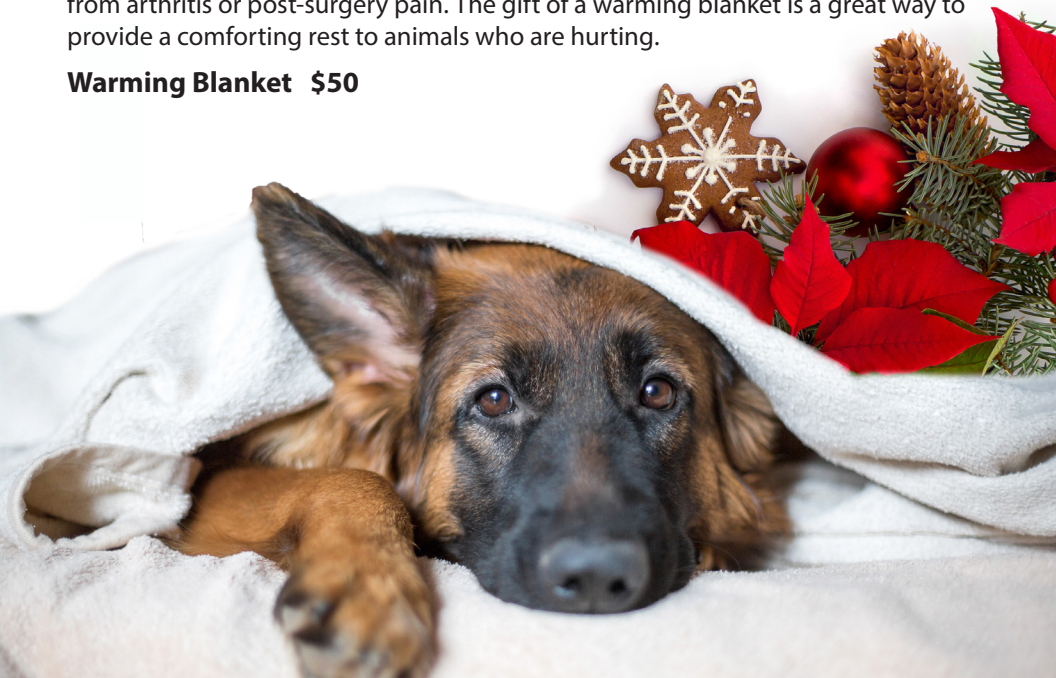

For the benefit of **ALL ANIMALS**

Give a Warming Blanket and provide comfort for injured or elderly animals

For our injured or elderly animals, a warming blanket can provide significant relief from arthritis or post-surgery pain. The gift of a warming blanket is a great way to provide a comforting rest to animals who are hurting.

Warming Blanket $50